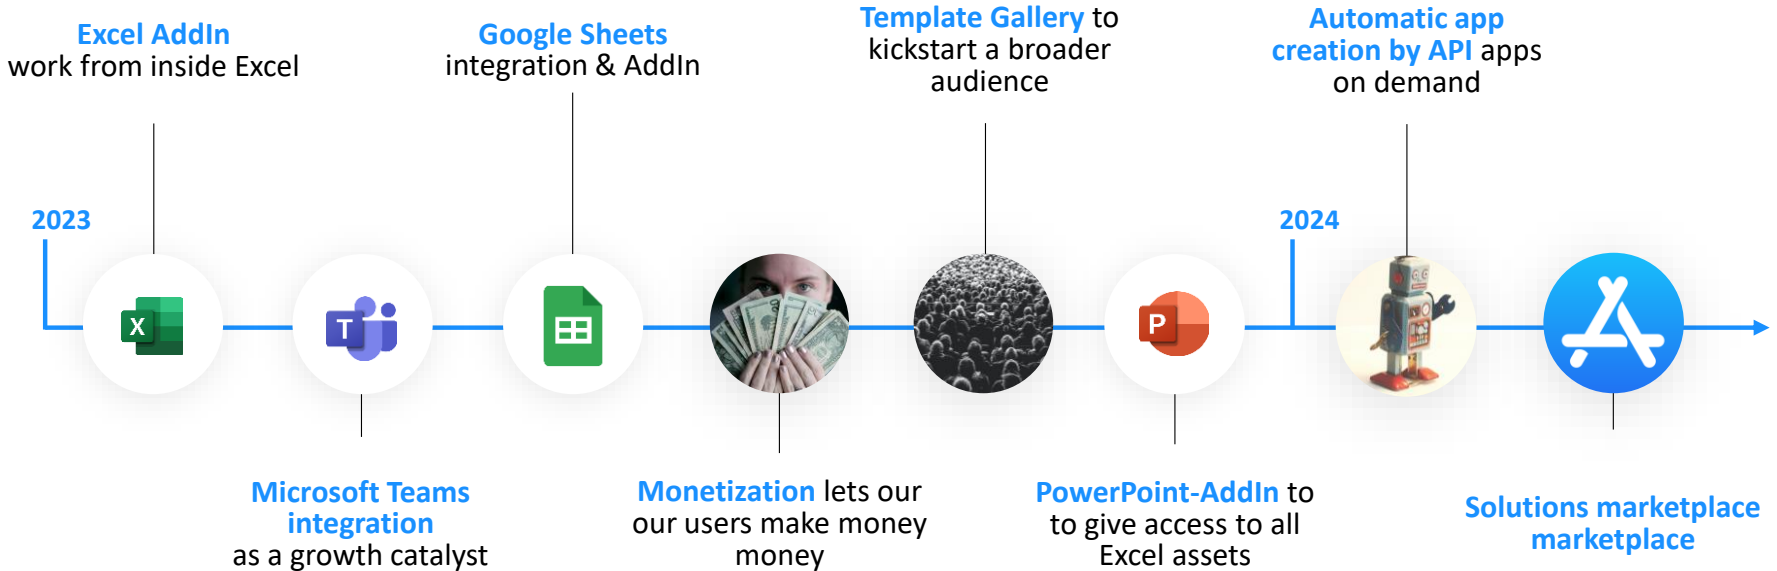

SwissLife

SDK
Einfach für Ihr Leben da.

Roadmap

Microsoft Teams:
270m active users, 124 organizations with more than 100k users, 3.000 organizations with more than 10k users.

Our users can share apps with a definable trial duration and a **paywall function** after expiration.