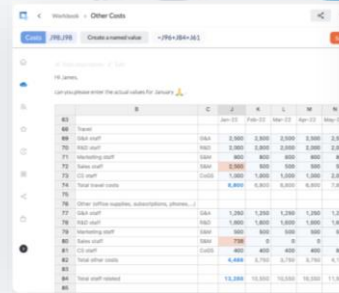

1.3 bln
passive Excel user

800 million
active users

[link](#)

160 m

Google Sheet users

MS Excel usage increases 30% YoY, Wall Street Journal 07/21 ([link](#))

But sharing Excel with others is hard

No one understands the workbook of someone else

No control, version hell, and **overwritten formulas**

You cannot generate **User Interfaces** other than rows & columns

Excel only allows to share the whole workbook - everyone sees everything

Many **manual steps** are needed for data entry workflows

You **cannot monetize** your Excel skills & solutions - and give away your IP

Airrange puts a layer on top of your spreadsheets

Connected apps based on **granular data**. Workflows and **easy-to-use** interfaces. Share as simple web links, no download, no install, use everywhere.