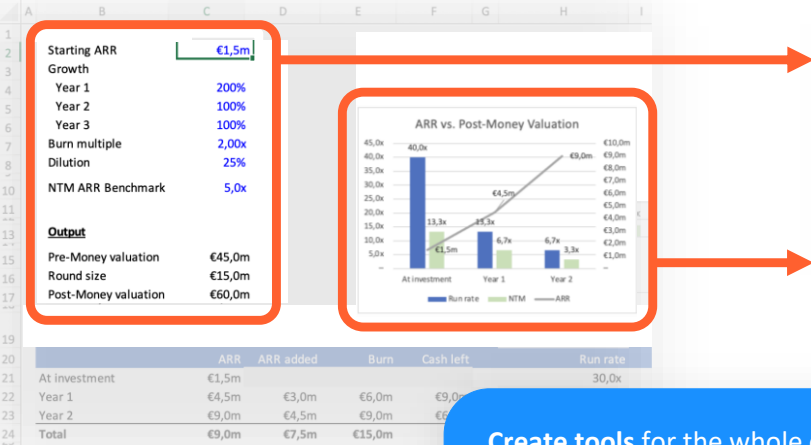

Build Apps with the full Excel-Functionality