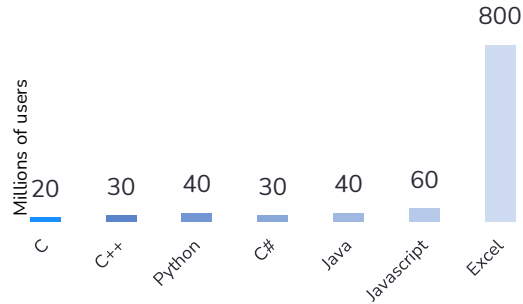

Rethinking Spreadsheet Usage

Airrange is the new standard for consuming & monetizing spreadsheet content.

Renowned customers trust Airrange

Spreadsheets are still running the world

Most Popular Programming Languages

1.3 bln
passive Excel user

800 million
active users

[link](#)

160 m

Google Sheet users

MS Excel usage increases 30% YoY, Wall Street Journal 07/21 ([link](#))

But sharing Excel with others is hard

No one understands the workbook of someone else