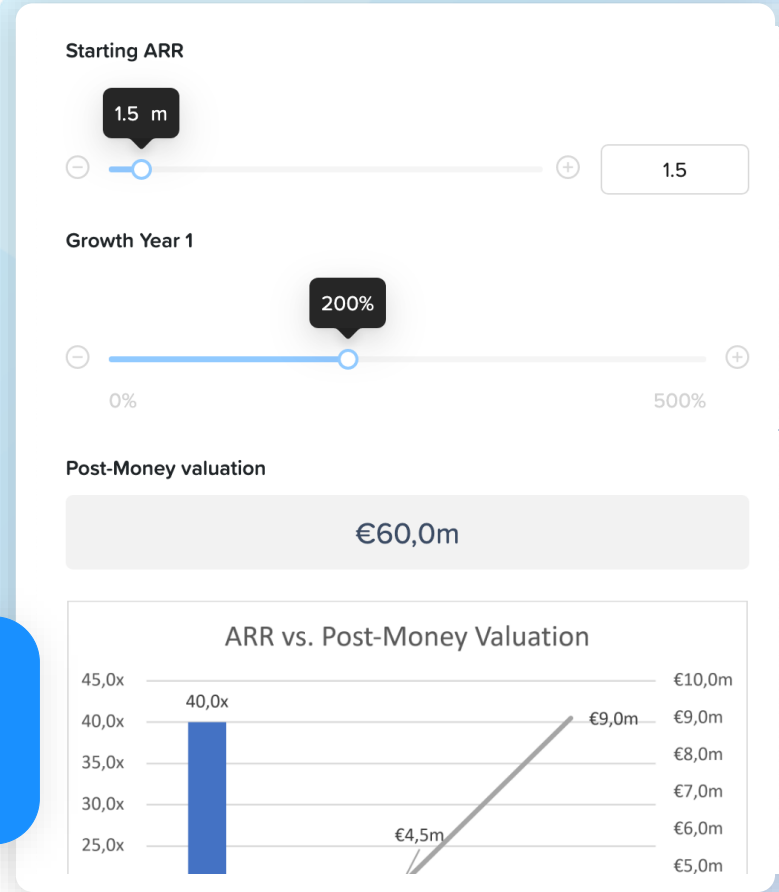

Create tools for the whole company without the need for developers. Make data available using any channel. Based on Excel logic and formulas.